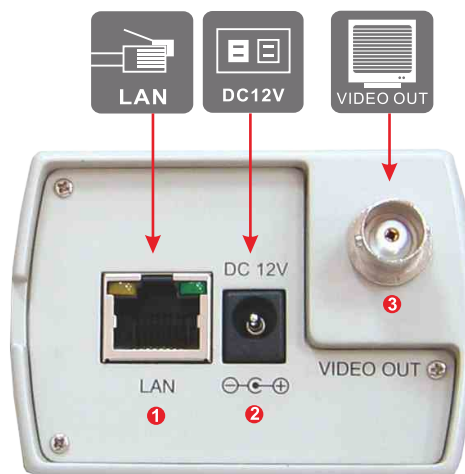

### FEATURES

- ▶ Network : IP Configure
- ▶ Video Setting : Resolution, Frame Rate, Compression Rate, P/I Rate
- ▶ Network Protocol : TCP/UDP/IP, DHCP,SMTP, HTTP, NTP,DDNS,FTP,TFTP,ARP,UPnP,PPPoE
- ▶ Transmission Format:MPEG-4 video stream with 1 way PCM audio
- ▶ Support the IE5.0 or the above version.
- ▶ Volume control: Audio on/off
- ▶ Support 1-way audio and the working distance of the built-in MIC can reach 5M.
- ▶ The maximum users online via PC are up to 10; and online via RTSP mobile phone are up to 5.
- ▶ Both connections allow users online at the same time but the image quality is depending on your bandwidth.
- ▶ Support the RTSP mobile phone and don't support the JAVA mobile phone.

### DIAGRAM OF INSTALLATION

### REAR PANEL

- ① RJ45 Jack
- ② DC12V IN
- ③ Video output(BNC)