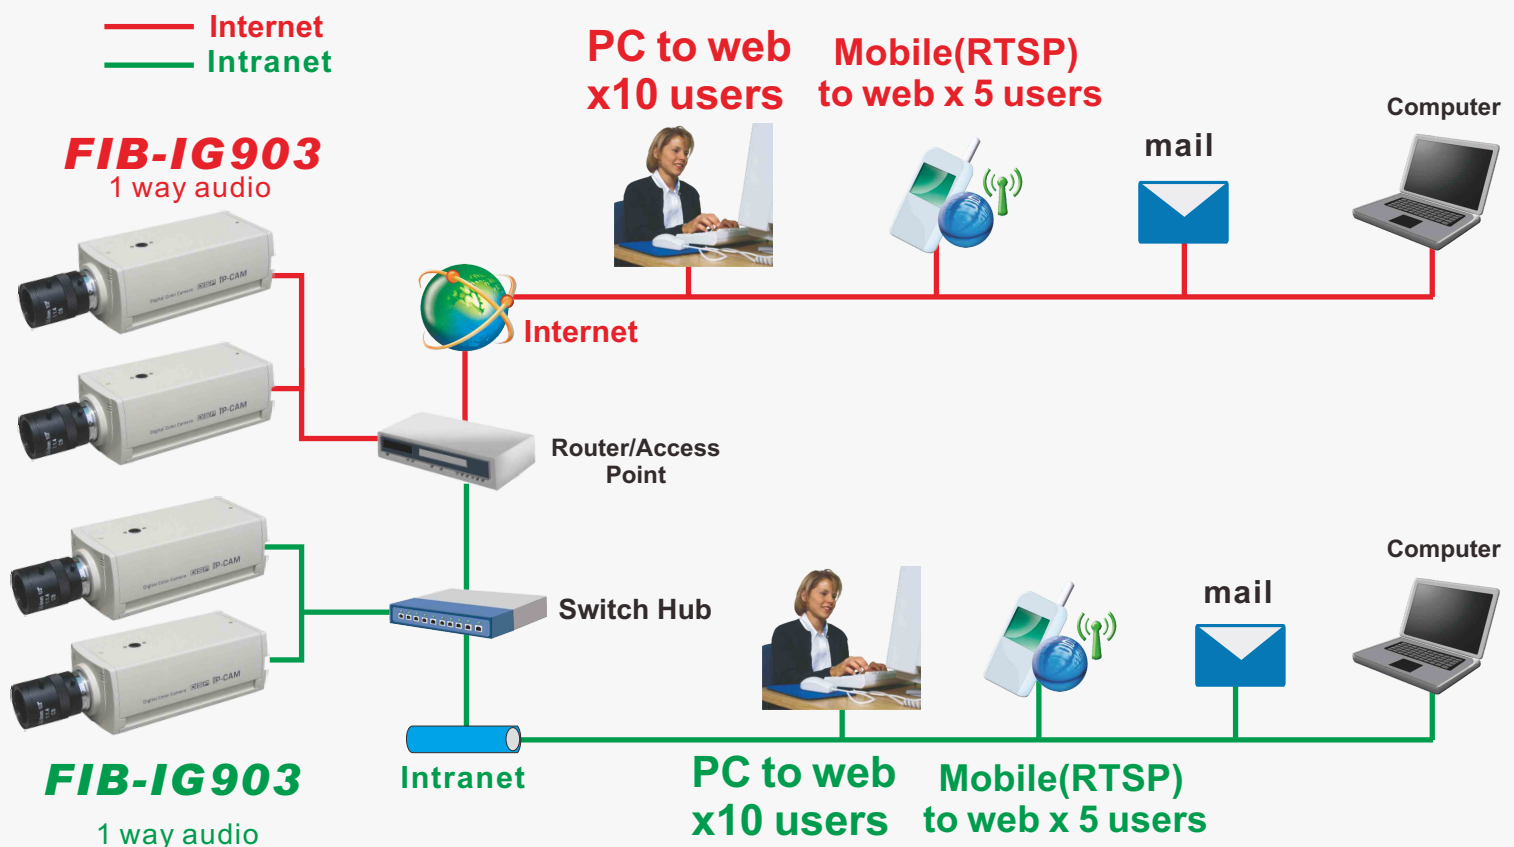

DIAGRAM OF INSTALLATION